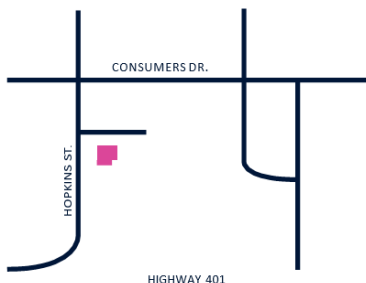

PLAYDIUM OFFERS A WIDE VARIETY OF ATTRACTIONS INCLUDING:

Redemption Games & Swag
Ropes Course
Bowling

ROPES COURSE MAX 25 PLAYERS	PRICE PER PERSON $10 / 30 MIN FULL BUYOUT $400 / 1 HOUR
BOWLING (6 LANES AVAILABLE; 8 PLAYERS PER LANE SHOE RENTAL INCLUDED)	EXCLUSIVE LANE $65 / 1 HOUR $120 / 2 HOURS

WHITBY ENTERTAINMENT CENTRUM

75 CONSUMERS DR,
WHITBY, ON, L1N 9S2

To book your party visit
[PLAYDIUM.COM/PARTY](https://playdium.com/party)

Tax and gratuity not included. Minimums may apply. Prices and selection are subject to change. To book your event visit us at [Playdium.com/Party](https://playdium.com/party).